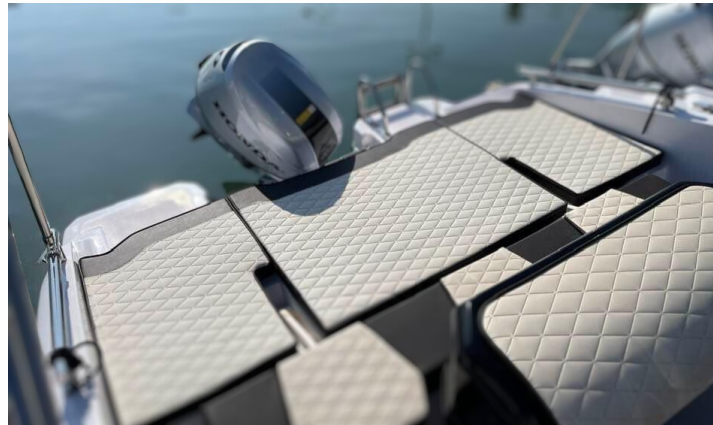

225 BOAT

22'5" ft

Length

7'60" ft

Width

1.587 lbs

Weight

8

People flow

150

HP_{max}

Max Power

gal

Water Tank

gal

Fuel capacity